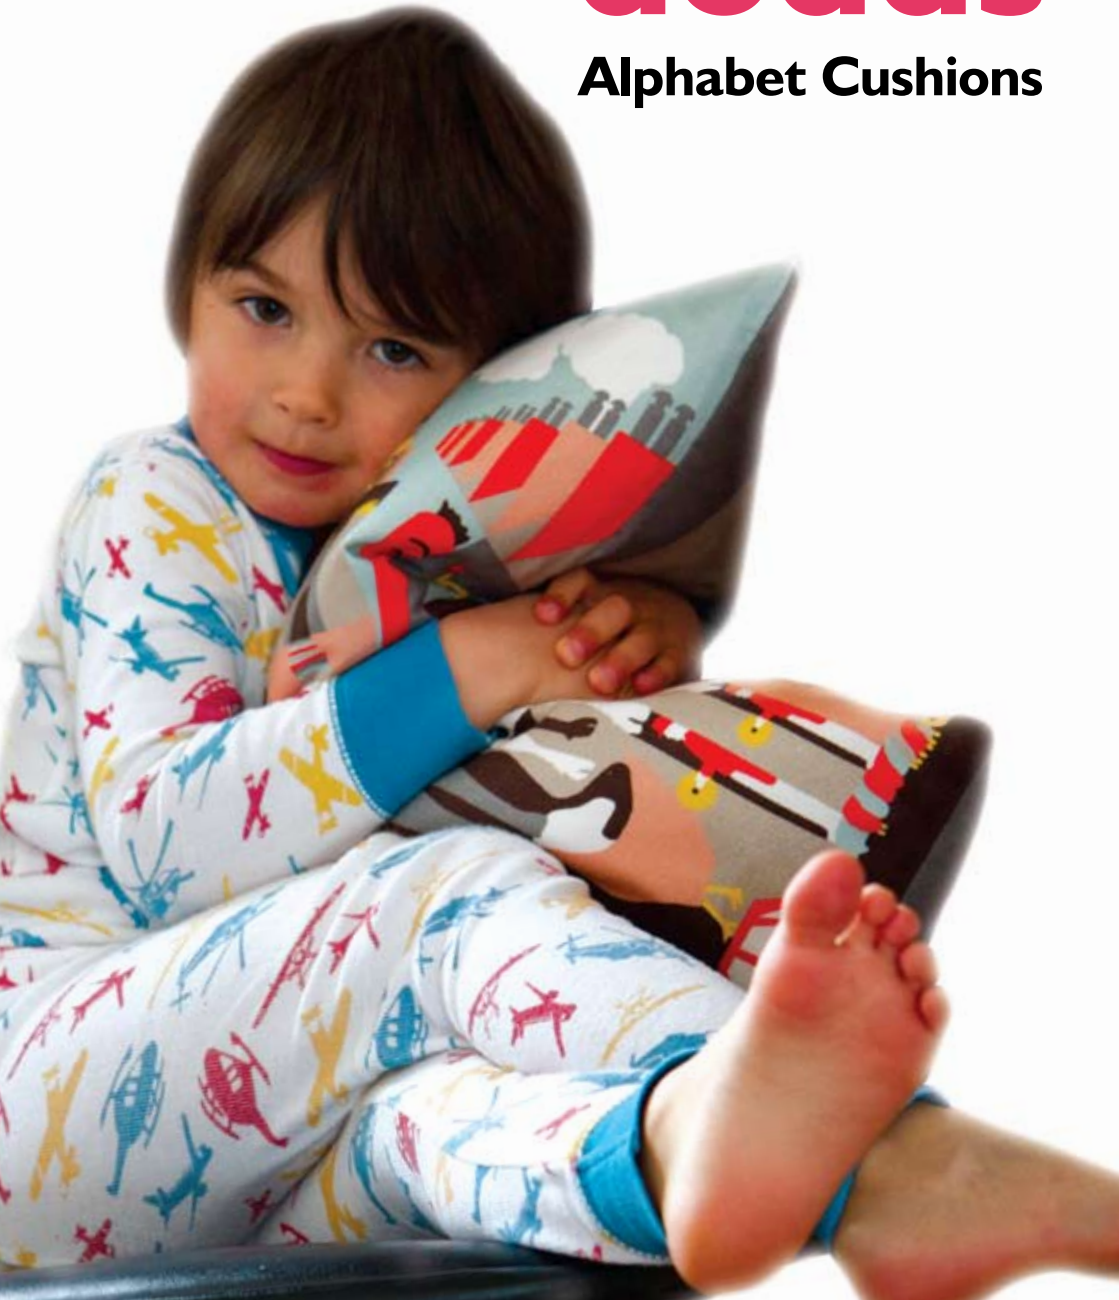

elsie
dodds

Alphabet Cushions

Elsie Dodds Alphabet Range...

**elsie
dodds**

Thirteen cushions designed for children and adults to share and enjoy, to encourage curious natures and stimulate imaginations.

Each cushion has a vibrant graphic print on the front featuring an array of things that begin with the same letter with the corresponding upper and lower case letters printed on the back.

The alphabet designs are inspired by a way to learn through association, and there is fun to be had finding all that is hidden in the patterns and spelling as many words with a chosen set of cushions.

Thirteen Alphabet cushions
made from 100% cotton
with feather fillers

Dimensions: 51 x 30 cm

Washable at 40°C

Made and designed in the UK

elsie dodds

Narrative patterns
to stimulate curious little minds...