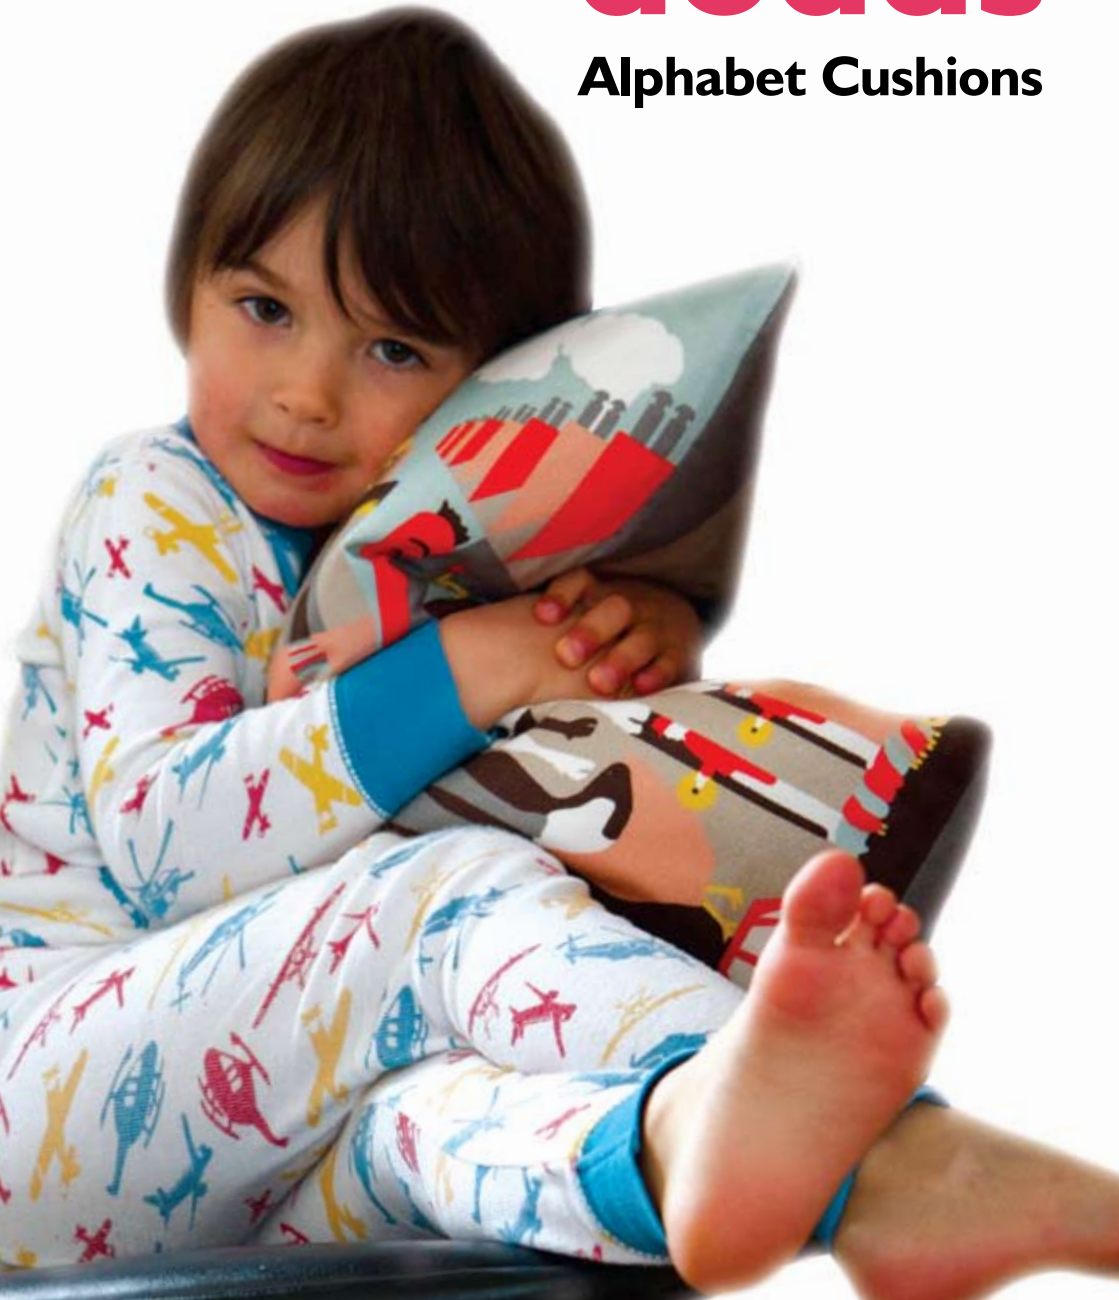

elsie
dodds

Alphabet Cushions

Elsie Dodds Alphabet Range...

elsie
dodds

Thirteen cushions designed for children and adults to share and enjoy, to encourage curious natures and stimulate imaginations.

Each cushion has a vibrant graphic print on the front featuring an array of things that begin with the same letter with the corresponding upper and lower case letters printed on the back.

The alphabet designs are inspired by a way to learn through association, and there is fun to be had finding all that is hidden in the patterns and spelling as many words with a chosen set of cushions.

Thirteen Alphabet cushions
made from 100% cotton
with feather fillers

Dimensions: 51 x 30 cm

Washable at 40°C

Made and designed in the UK

elsie dodds

Narrative patterns
to stimulate curious little minds...